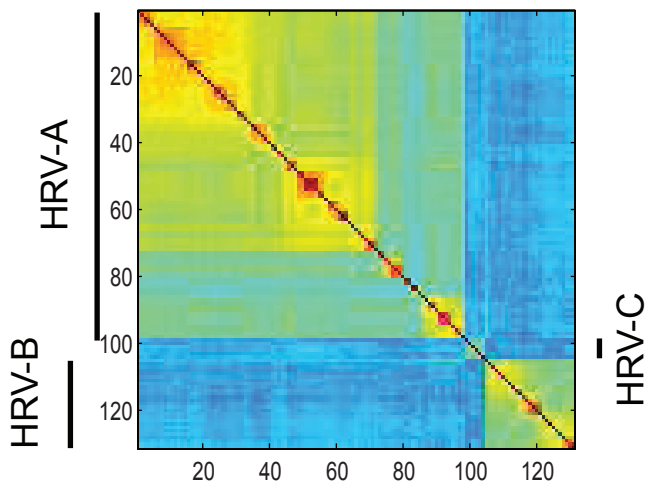

5'-UTR

VP1

3CD

% identity (100 - distance)