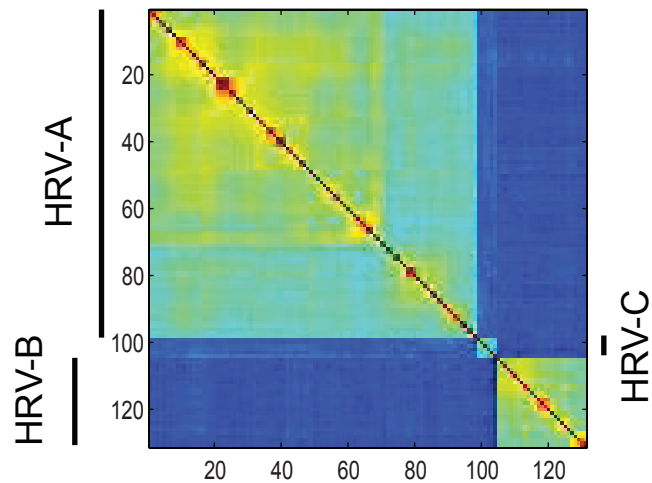

5'-UTR

VP1

3CD

% identity (100 - distance)