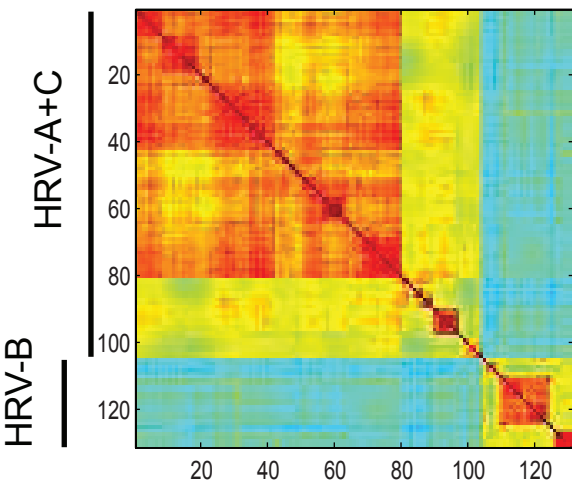

5'-UTR

VP1

3CD

% identity (100 - distance)