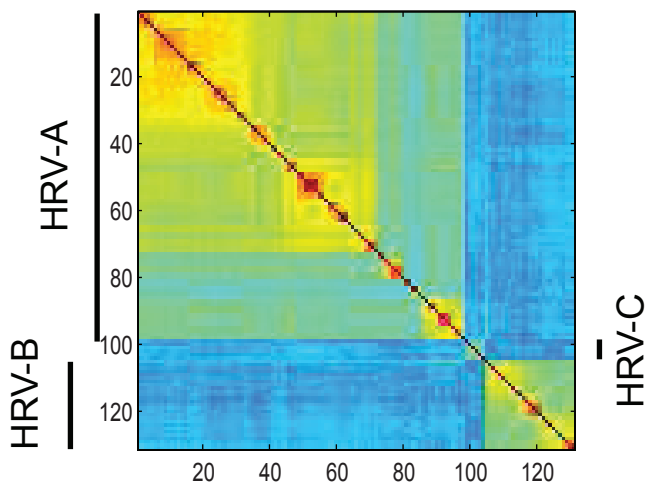

5'-UTR

VP1

3CD

% identity (100 - distance)